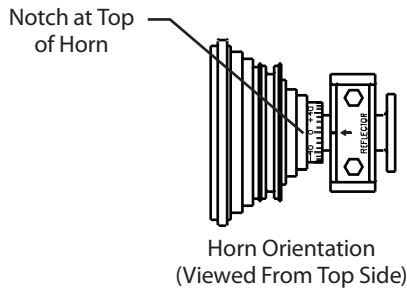

## Ku Tx/Rx Feed Assembly 33.5 Degree