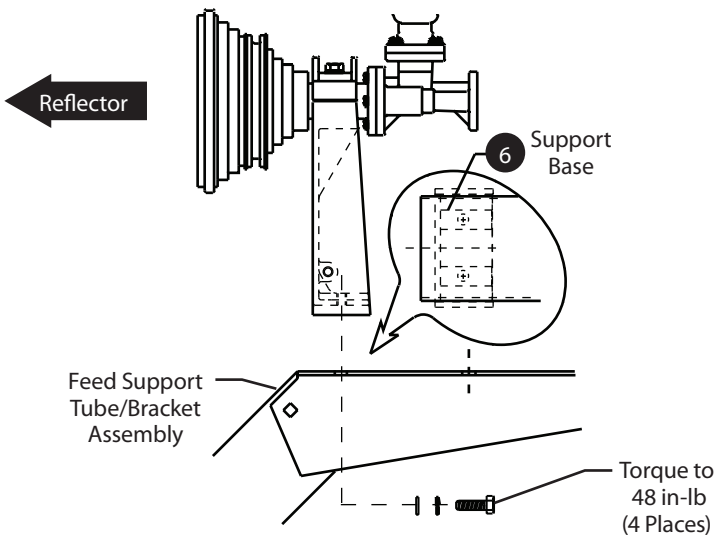

## Ku Tx/Rx Feed Assembly 33.5 Degree

### Installation

NO.	DESCRIPTION	QTY	NO.	DESCRIPTION	QTY	NO.	DESCRIPTION	QTY
1	Ku-band OMT/Filter Assembly	1	5	M6 Flat Washer	2	8	Top Mounting Block	1
2	"O" Ring	1	6	Bottom Mounting Block	1	9	M6 x 30 mm Hex Head Bolt	2
3	M6 x 20 mm Hex Head Bolt	2	7	Feed Horn	1	10	M4 x 14 mm Screw w/ Lock Washer	4
4	M6 Lock Washer	4						