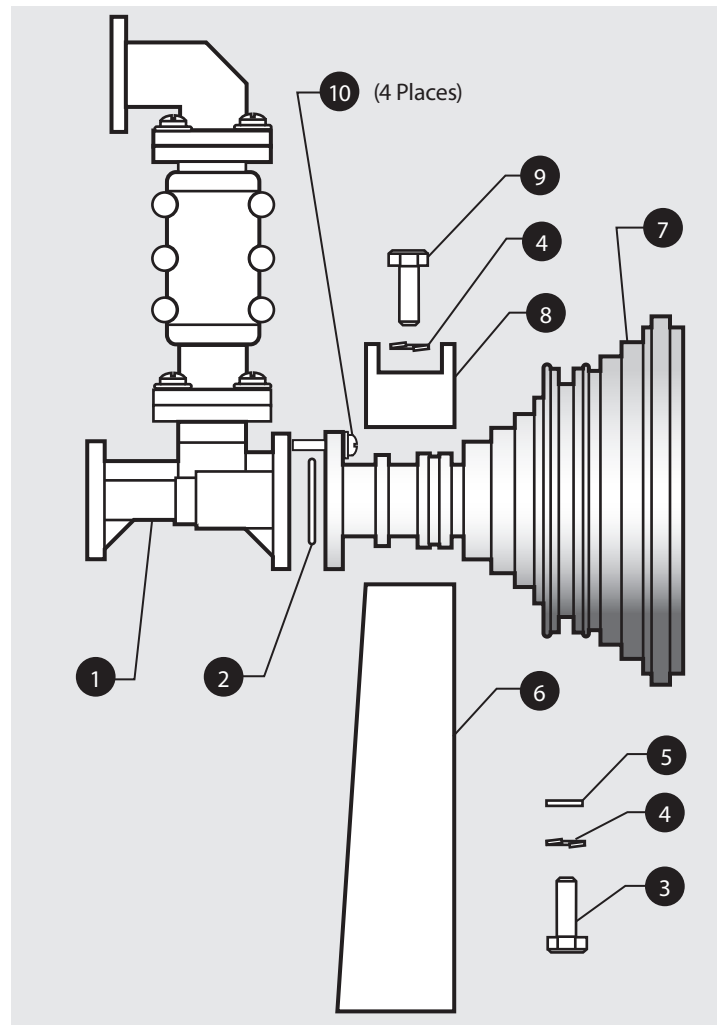

# Model 611678308

## Ku Tx/Rx Feed Assembly 33.5 Degree

### Installation

NO.	DESCRIPTION	QTY	NO.	DESCRIPTION	QTY	NO.	DESCRIPTION	QTY
1	Ku-band OMT/Filter Assembly	1	5	M6 Flat Washer	2	8	Top Mounting Block	1
2	"O" Ring	1	6	Bottom Mounting Block	1	9	M6 x 30 mm Hex Head Bolt	2
3	M6 x 20 mm Hex Head Bolt	2	7	Feed Horn	1	10	M4 x 14 mm Screw w/ Lock Washer	4
4	M6 Lock Washer	4						